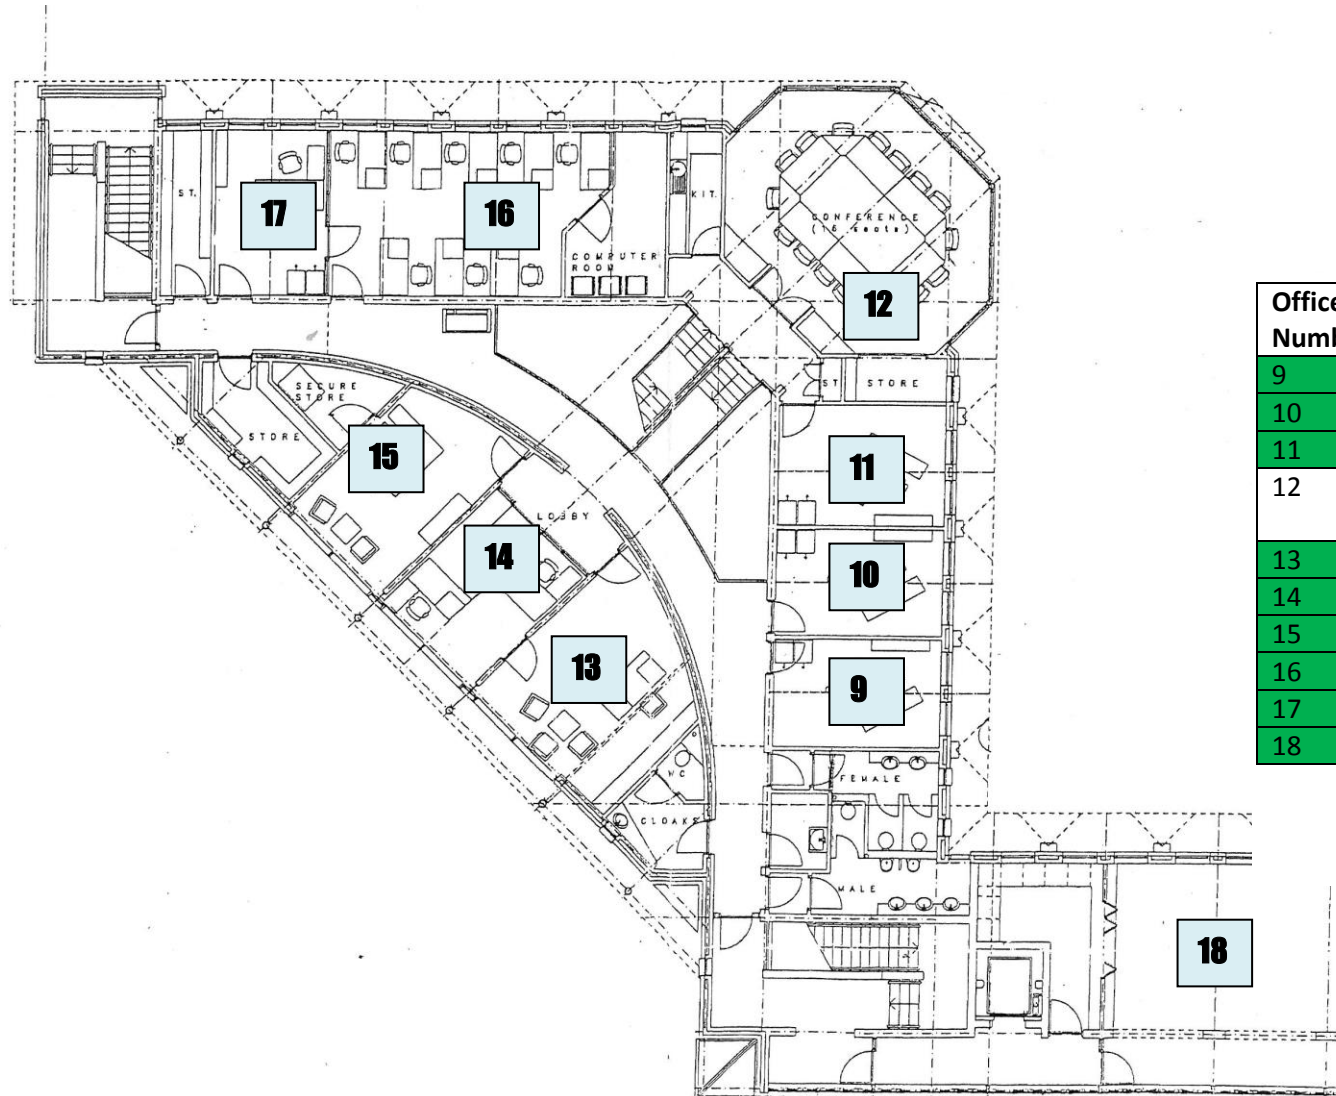

Ground Floor: Floor Plan & Size

Office Number	Square Ft	Client
1	200	Let
2	145	Let
3	340	Let
4	1200	Let
5	200	Let
6	145	Let
7	145	Let
8	Workshop 550	Let

First Floor: Floor Plan & Size

Office Number	Square Ft	Client
9	145	Let
10	145	Let
11	155	Available
12	Conference Room	
13	230	Let
14	160	Let
15	225	Let
16	305	Let
17	140	Available
18	500	Let